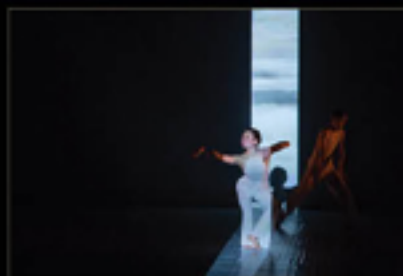

HEAVEN

| | |
|---------------|----------------------------------|
| Premiered | 2016 |
| Venue | Drama Centre Theatre (Singapore) |
| Medium | Dance, Multimedia & Music |
| Choreographer | Danny Tan |
| Performers | 2 Dancers & 6 Musicians |
| Duration | 30 Minutes |
| Staging | Mid-Size Theatre & Projection |